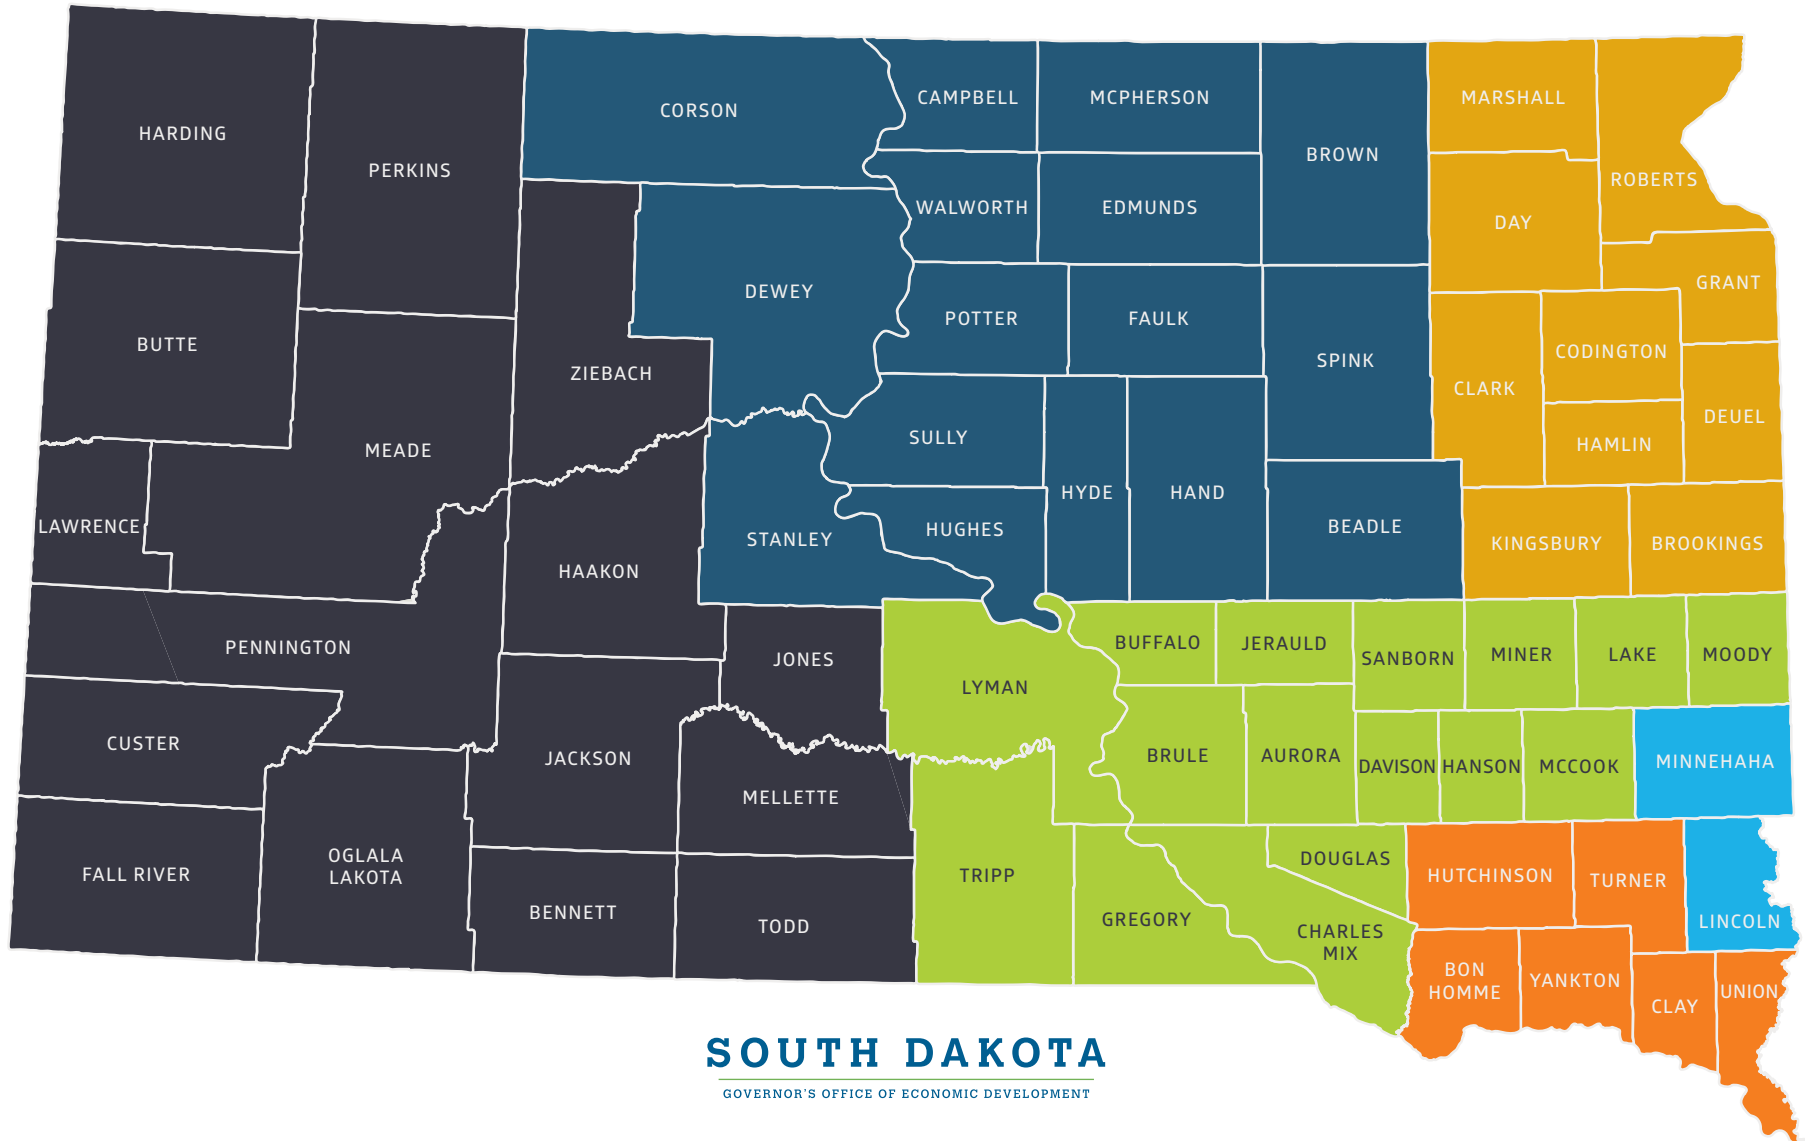

South Dakota BUSINESS DEVELOPMENT MAP

- MATT BRUNNER
HANNAH DOWNS
- KYLE PETERS
- NATE GRAF
- CURTIS EGAN
- KATHERINE KIRBY NELSEN
ERIC SIEMERS
- MELISSA ANDRISEN

BUSINESS DEVELOPMENT CONTACTS

Matt Brunner | 605.280.9075
matthew.brunner@sdreadytowork.com