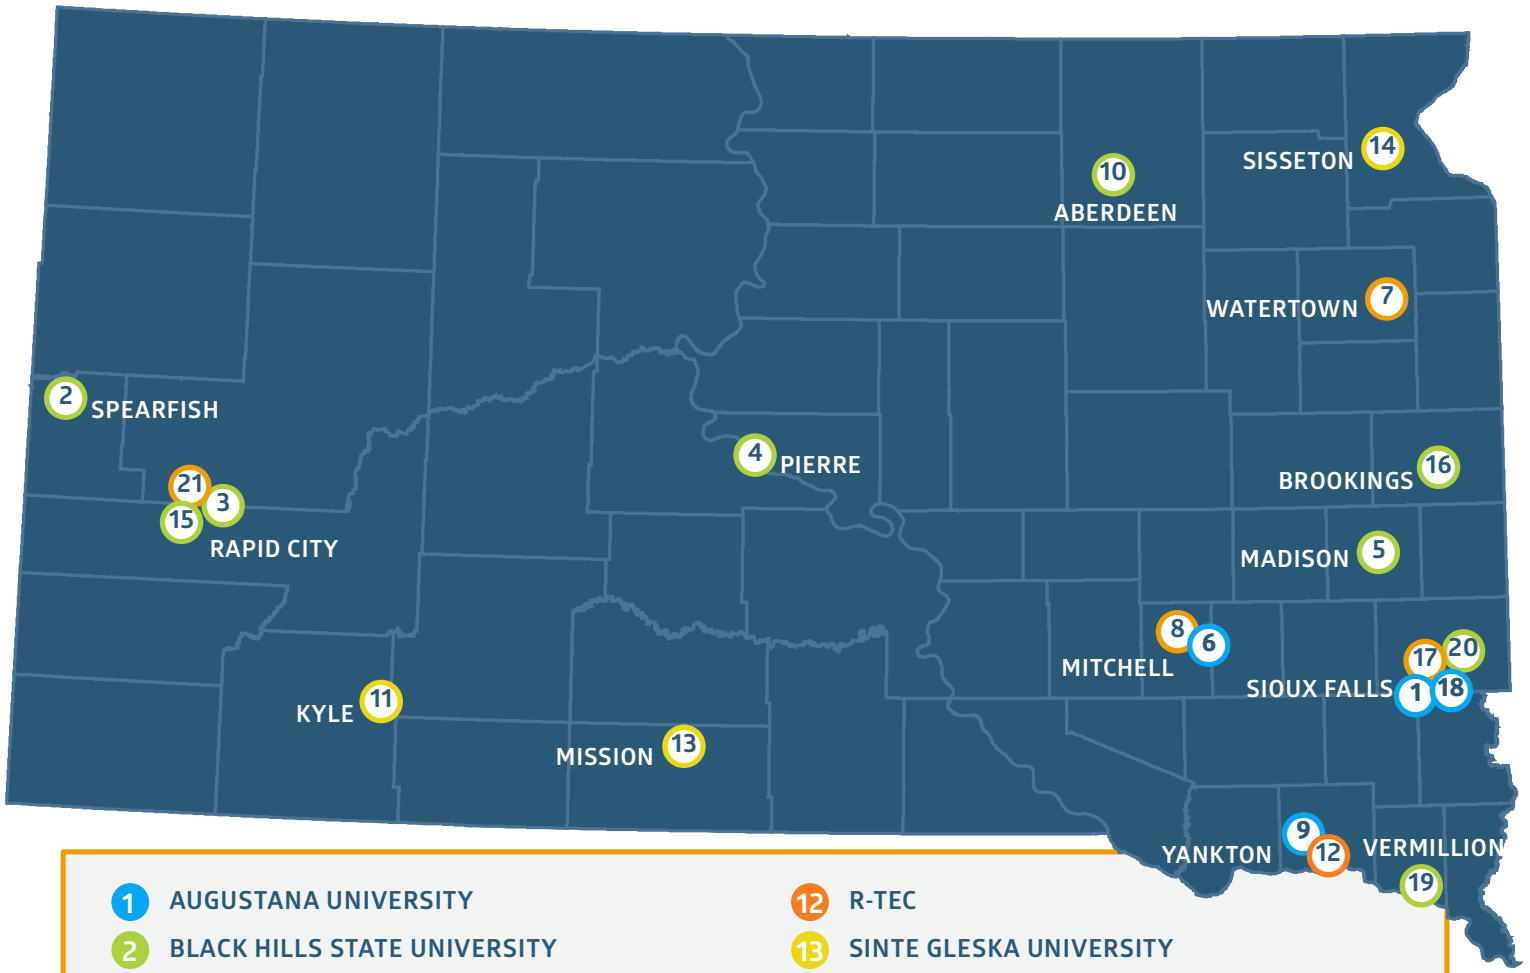

# South Dakota's HIGHER EDUCATION

● PRIVATE   
 ● PUBLIC   
 ● SPECIALTY   
 ● TECHNICAL   
 ● TRIBAL

- |  |  |
|--|--|
| <span style="color: blue;">1</span> AUGUSTANA UNIVERSITY                       | <span style="color: orange;">12</span> R-TEC                                   |
| <span style="color: green;">2</span> BLACK HILLS STATE UNIVERSITY              | <span style="color: yellow;">13</span> SINTE GLESKA UNIVERSITY                 |
| <span style="color: green;">3</span> BLACK HILLS STATE UNIVERSITY - RAPID CITY | <span style="color: yellow;">14</span> SISSETON WAHPETON COLLEGE               |
| <span style="color: green;">4</span> CAPITAL CITY CAMPUS                       | <span style="color: green;">15</span> SOUTH DAKOTA MINES                       |
| <span style="color: green;">5</span> DAKOTA STATE UNIVERSITY                   | <span style="color: green;">16</span> SOUTH DAKOTA STATE UNIVERSITY            |
| <span style="color: blue;">6</span> DAKOTA WESLEYAN UNIVERSITY                 | <span style="color: orange;">17</span> SOUTHEAST TECHNICAL COLLEGE             |
| <span style="color: orange;">7</span> LAKE AREA TECHNICAL COLLEGE              | <span style="color: blue;">18</span> UNIVERSITY OF SIOUX FALLS                 |
| <span style="color: orange;">8</span> MITCHELL TECHNICAL COLLEGE               | <span style="color: green;">19</span> UNIVERSITY OF SOUTH DAKOTA               |
| <span style="color: blue;">9</span> MOUNT MARTY COLLEGE                        | <span style="color: green;">20</span> UNIVERSITY OF SOUTH DAKOTA - SIOUX FALLS |
| <span style="color: green;">10</span> NORTHERN STATE UNIVERSITY                | <span style="color: orange;">21</span> WESTERN DAKOTA TECHNICAL COLLEGE        |
| <span style="color: yellow;">11</span> OGLALA LAKOTA COLLEGE                   |  |